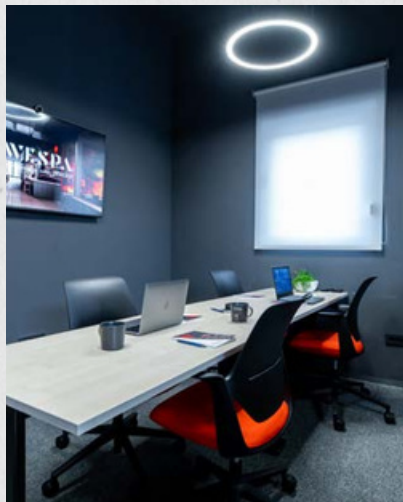

| DO 4 OSOBE

Ukupno 10 soba za sastanke veličine 10m²
Sve sobe opremljene su s TV-om, internetom, HDMI
Cijena: 22€ + PDV / sat